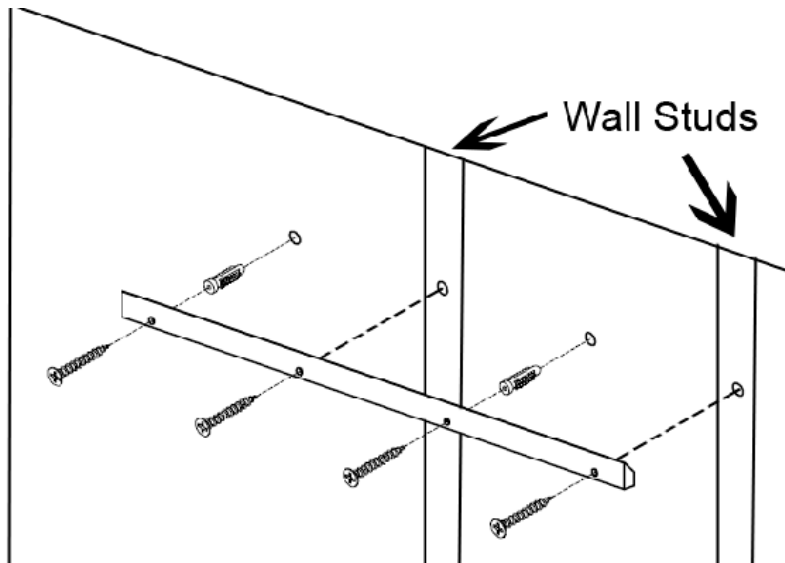

**NOTE: Longer screws may need to be used for securing the wood mounting bracket to your wall depending on the surface of your wall.

Installation

Choosing Installation Location

- If mounting above a Touchstone Home Products Electric Fireplace, measure wall location so that location for mounting the Encase Shelf Mantel meets the recommended clearances.
- Minimum clearances (measurements taken from front of glass panel):

Touchstone Wall Mounted Fireplace: 24" from top of fireplace to bottom of mantel

Touchstone Recessed Fireplace: 8" from top of fireplace to bottom of mantel
--

Installation – cont.

Installing Wood Mounting Bracket

Tools and Parts Required:

Tools Needed:

- Power drill and drill bits
- Stud Finder

 <p>Wood Mounting Bracket - 1</p>	 <p>8mm Screws 1 1/2" 4 – 60" mantels 5 – 72" mantels 6 – 84" mantels</p>	 <p>Drywall Anchors 4 – 60" mantels 5 – 72" mantels 6 – 84" mantels</p>
--	---	--

Instructions:

1. Using a stud finder, locate 2 framing studs in the wall in the area which you intend to mount the mantel. Mount the wood mounting bracket to at least 2 studs. If the holes in the wood mounting bracket do not line up with 2 framing studs, you can create a new mounting hole in the bracket using a drill. Use drywall anchors for the remaining mounting holes that do not match up with framing studs.